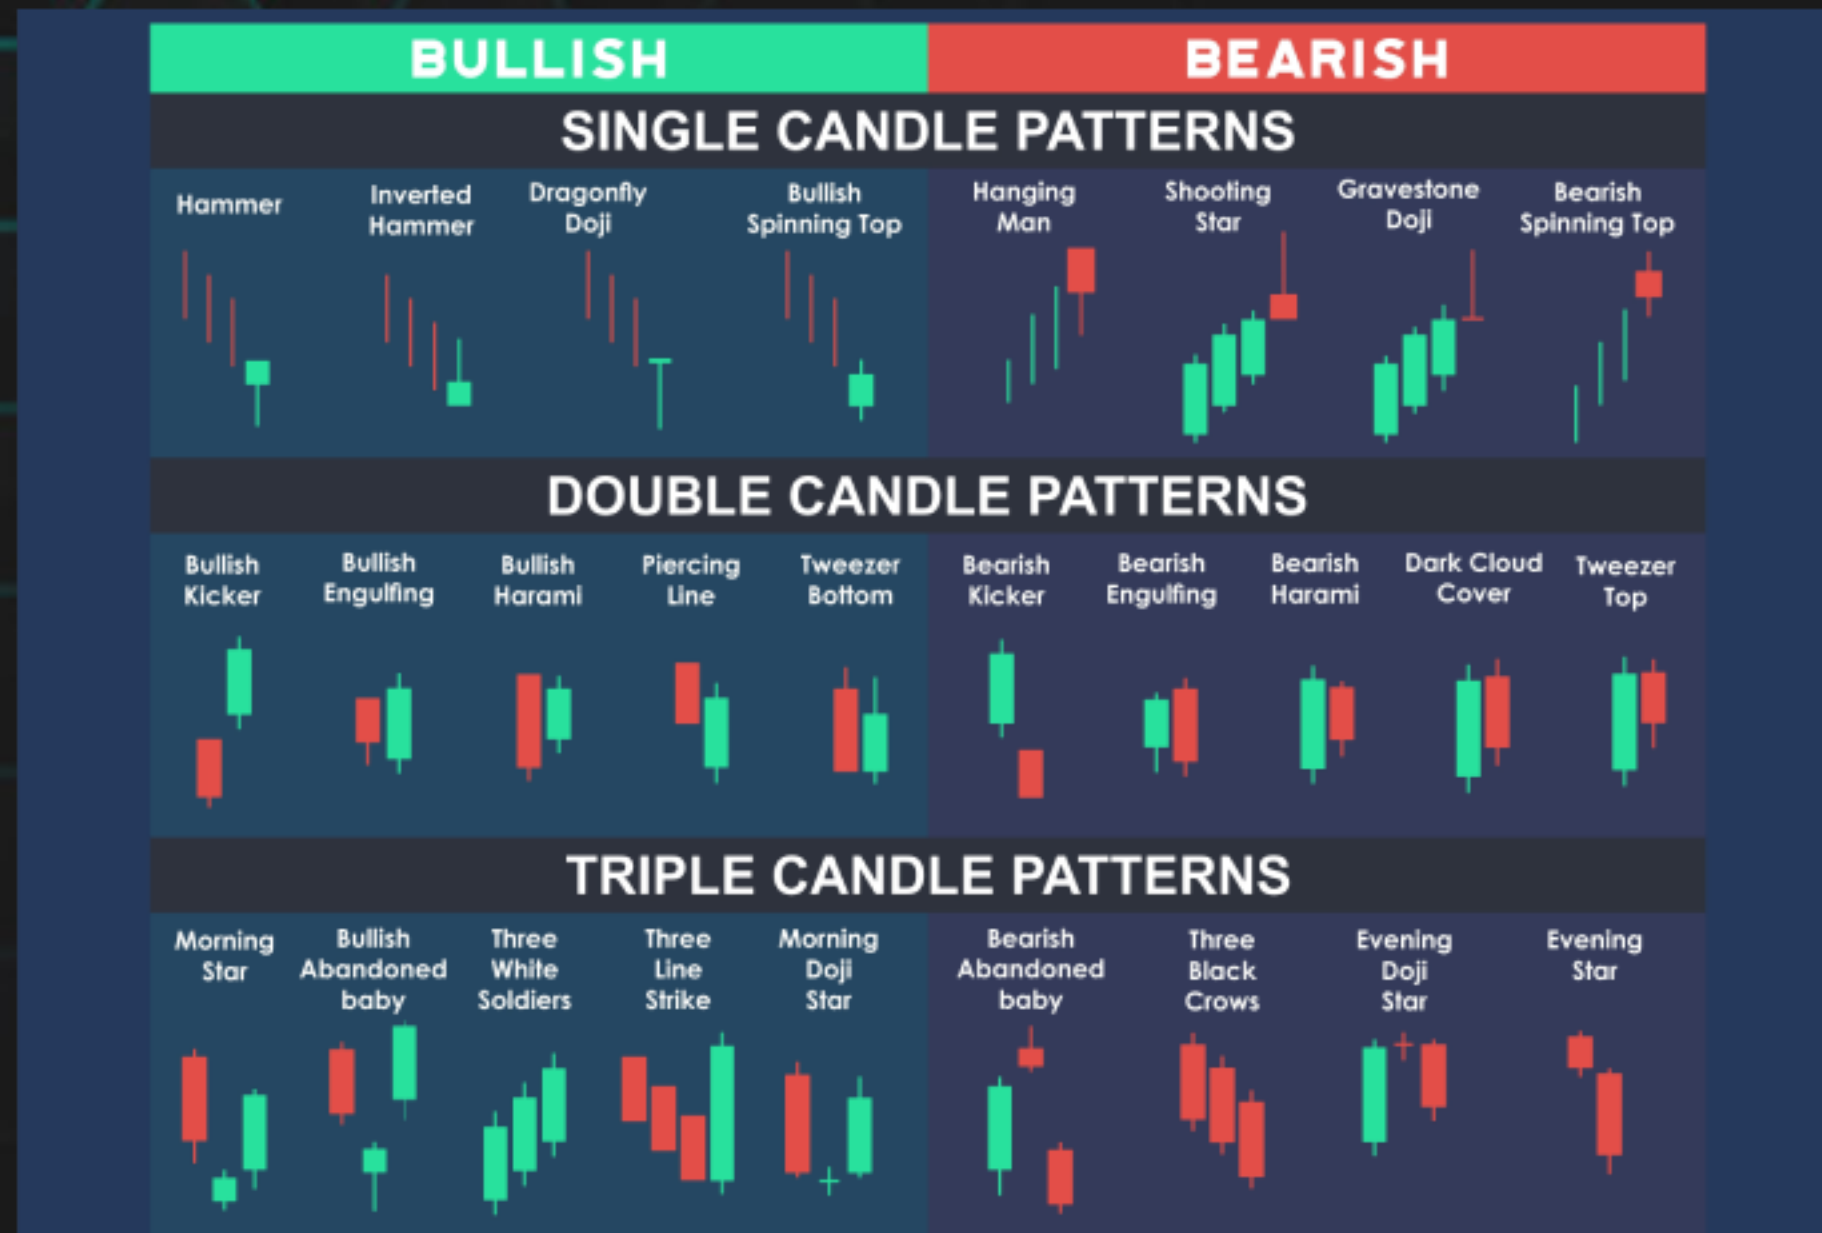

SNSX

WELCOME TO
SNSX VENTURES

SERVICES:

1) EDUCATION

STOCK MARKET TRAINING (ENTRY LEVEL)

- INTRODUCTION TO SHARE MARKET**
- DEMAT ACCOUNT**
- TRADING JOURNEY**

2) GUIDANCE

DAY TO DAY TRADING

-TRADING ASSISTANCE

PLAN:-
Rs-999/MONTH

ADDITIONAL TOOL: EVERY ENROLLER WILL BE GIVEN A E-PDF BOOK OF CANDLE STICK BAR

DIRECT COMMISSION

Rs-250

TEAM LEVEL	DIRECT COMMISSION	TEAM COMMISSION	INCOME COMMISSION
1.	250	250	1X10=10 10x250=2500
2.	250	80	10x10=100 100x80=8000
3	250	70	100x10=1000 1000x60=70,000
4.	250	60	1000x10= 10,000 10,000x60=6,00,000
5.	250	50	10,000x10= 1,00,000 1,00,000x40=50,00,000